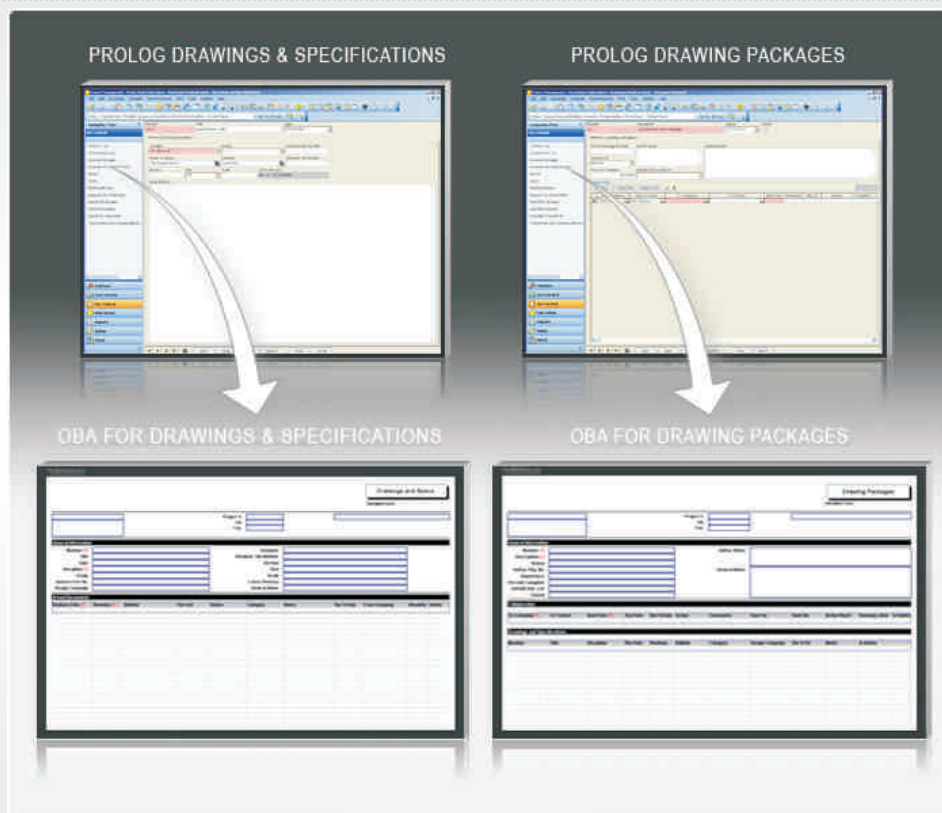

Call us at 1-212-505-0381 to learn more, or
Click here to request more information from our Website.

The OBA Store update: new Drawings & Specs OBAs are now available

The OBA Store is the Online Source for Microsoft Office Business Applications (OBAs) that work with Prolog. We have OBAs for every feature supported by Prolog including RFI's, Submittals, Punch List & Company Setup. We have come up with two new OBAs for Drawings & Specifications and Drawing Packages from Prolog based applications.

Drawings & Specifications and Drawing Packages

Total OBAs: 24 | Doc Control: 10 | Field Admin: 10 | Admin: 4

Certified ProjectXnet Regional Partners

The New York Times

Turner  Talk

Visit Us Online at www.TheCramGroup.com